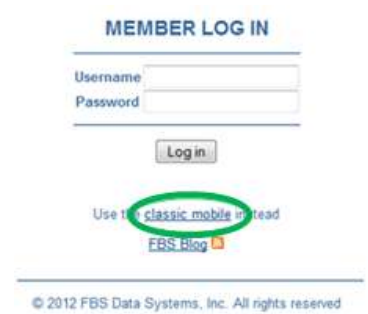

New flexmls mobile is taking over <http://m.flexmls.com>

Beginning January 16, 2012, <http://m.flexmls.com> will direct Subscribers to the new flexmls mobile site. For those who prefer, there will be a link on the log in page to the classic mobile version (see MEMBER LOG IN image).

You may also enter <http://wireless.flexmls.com> directly into the Web browser for access to the classic mobile log in page.

Current features such as *Change Price*, *Extend or Expire*, *New Photo* and *Listing Cart* options will remain available on the new site along with additional features and an updated look.

Current features such as ***Change Price***, ***Extend or Expire***, ***New Photo*** and ***Listing Cart*** options will remain available on the new site along with additional features and an updated look.

One of the new features for touch-screen devices will be the ability to navigate through photos by swiping your finger across the screen (see green arrows in house image).

Please note....the New Photo option on flexmls mobile will not be available on the iPhone, iPad or iPod due to device limitations.