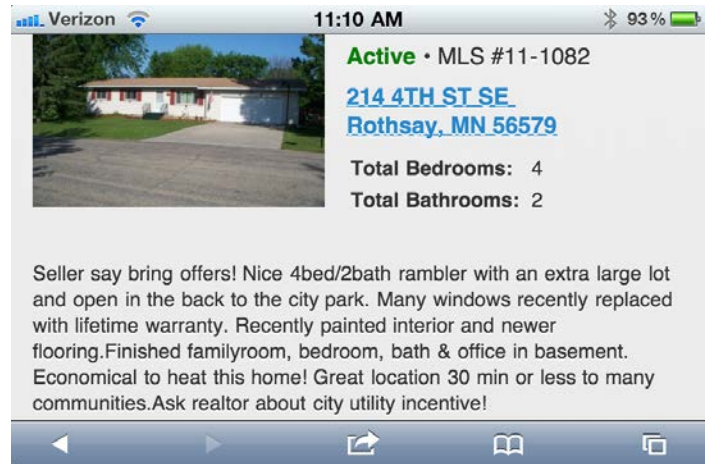

New List View

Verizon 11:09 AM 93%

Listings

List Map

| | |
|--|--|
| | \$110,000 214 4TH ST SE Rothsay, MN 56579 4 bed • 2 bath |
| | \$110,000 1222 10 1/2 ST N Moorhead, MN 56560 3 bed • 1 bath |
| | \$110,000 1302 2 St N Fargo, ND 58102 2 bed • 2 bath |
| | \$110,900 401 22nd St S Fargo, ND 58103 3 bed • 2 bath |

Listing Detail View

Photo Viewer