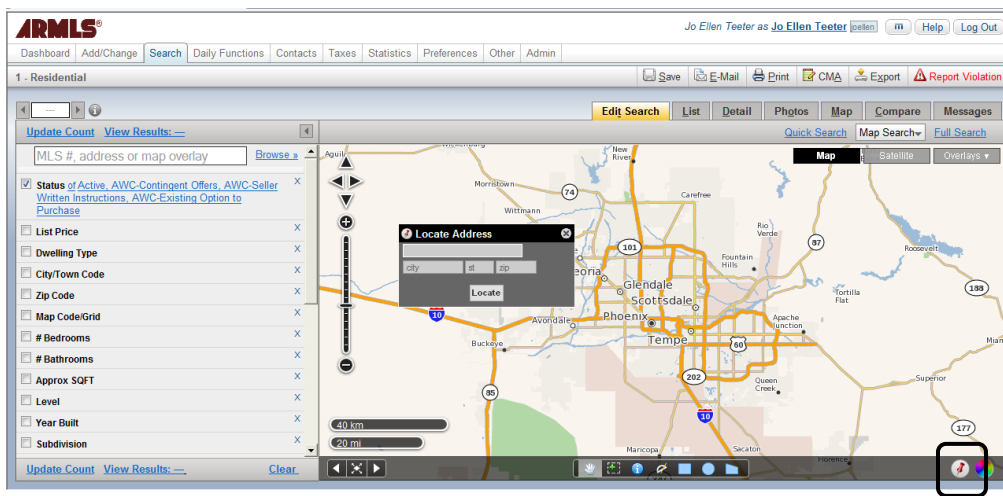

Locate Address

Has a client ever expressed a desire to live within a certain distance of a house or business? Maybe the client wants to be close to work or live next to a friend.

1. From a Map Search
2. Click on the push pin in the lower right corner of your map
3. Type in the address
4. Click locate
5. Click on the X in the upper right corner of the black box in Internet Explorer

6. Click [Use this location](#)
7. Do a [Radius Search](#) or [Bird's Eye](#) view from here