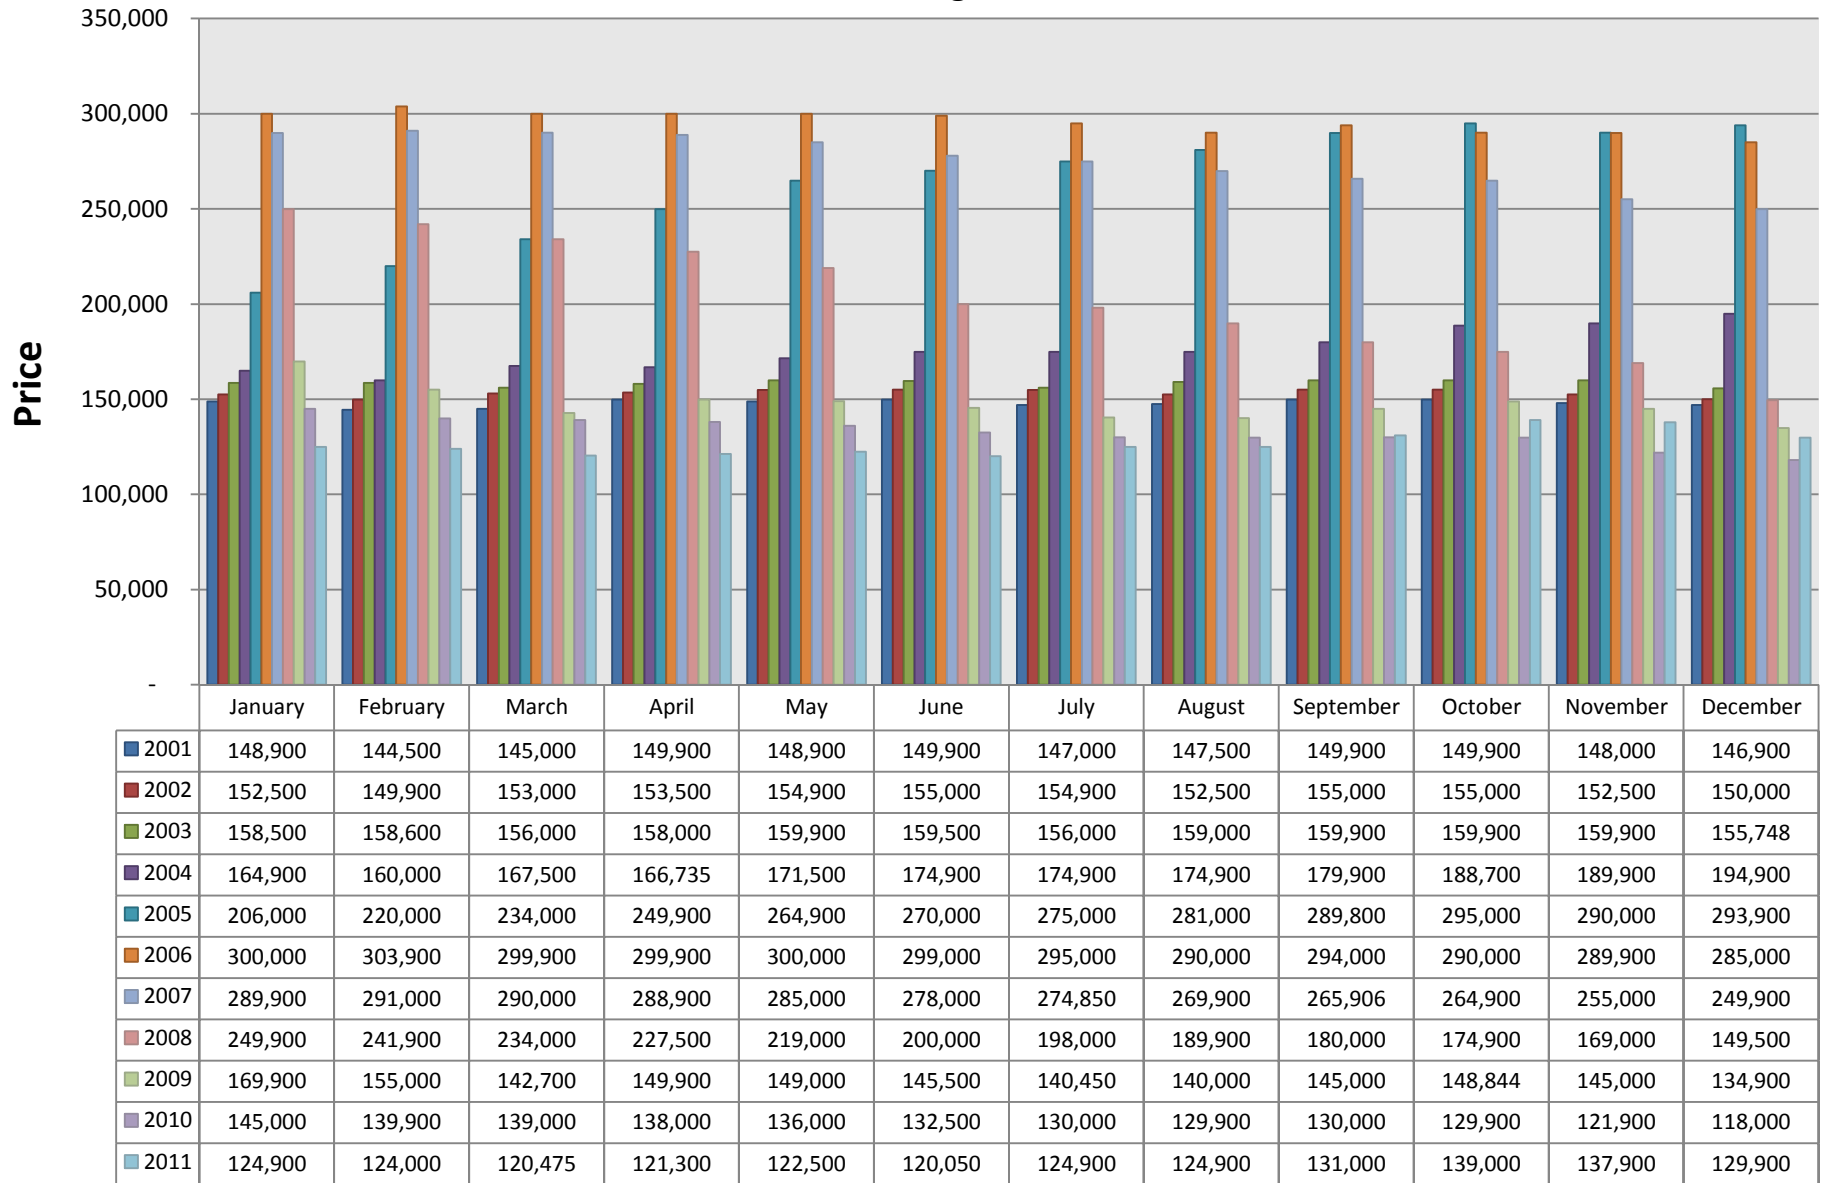

**ARIZONA REGIONAL MULTIPLE LISTING SERVICE, INC.
Median New Listing Price Per Month**

This representation is based in whole or in part on the data supplied by ARMLS. ARMLS does not guarantee nor is in any way responsible for its accuracy. Data maintained by ARMLS may not reflect all real estate activity in the market.