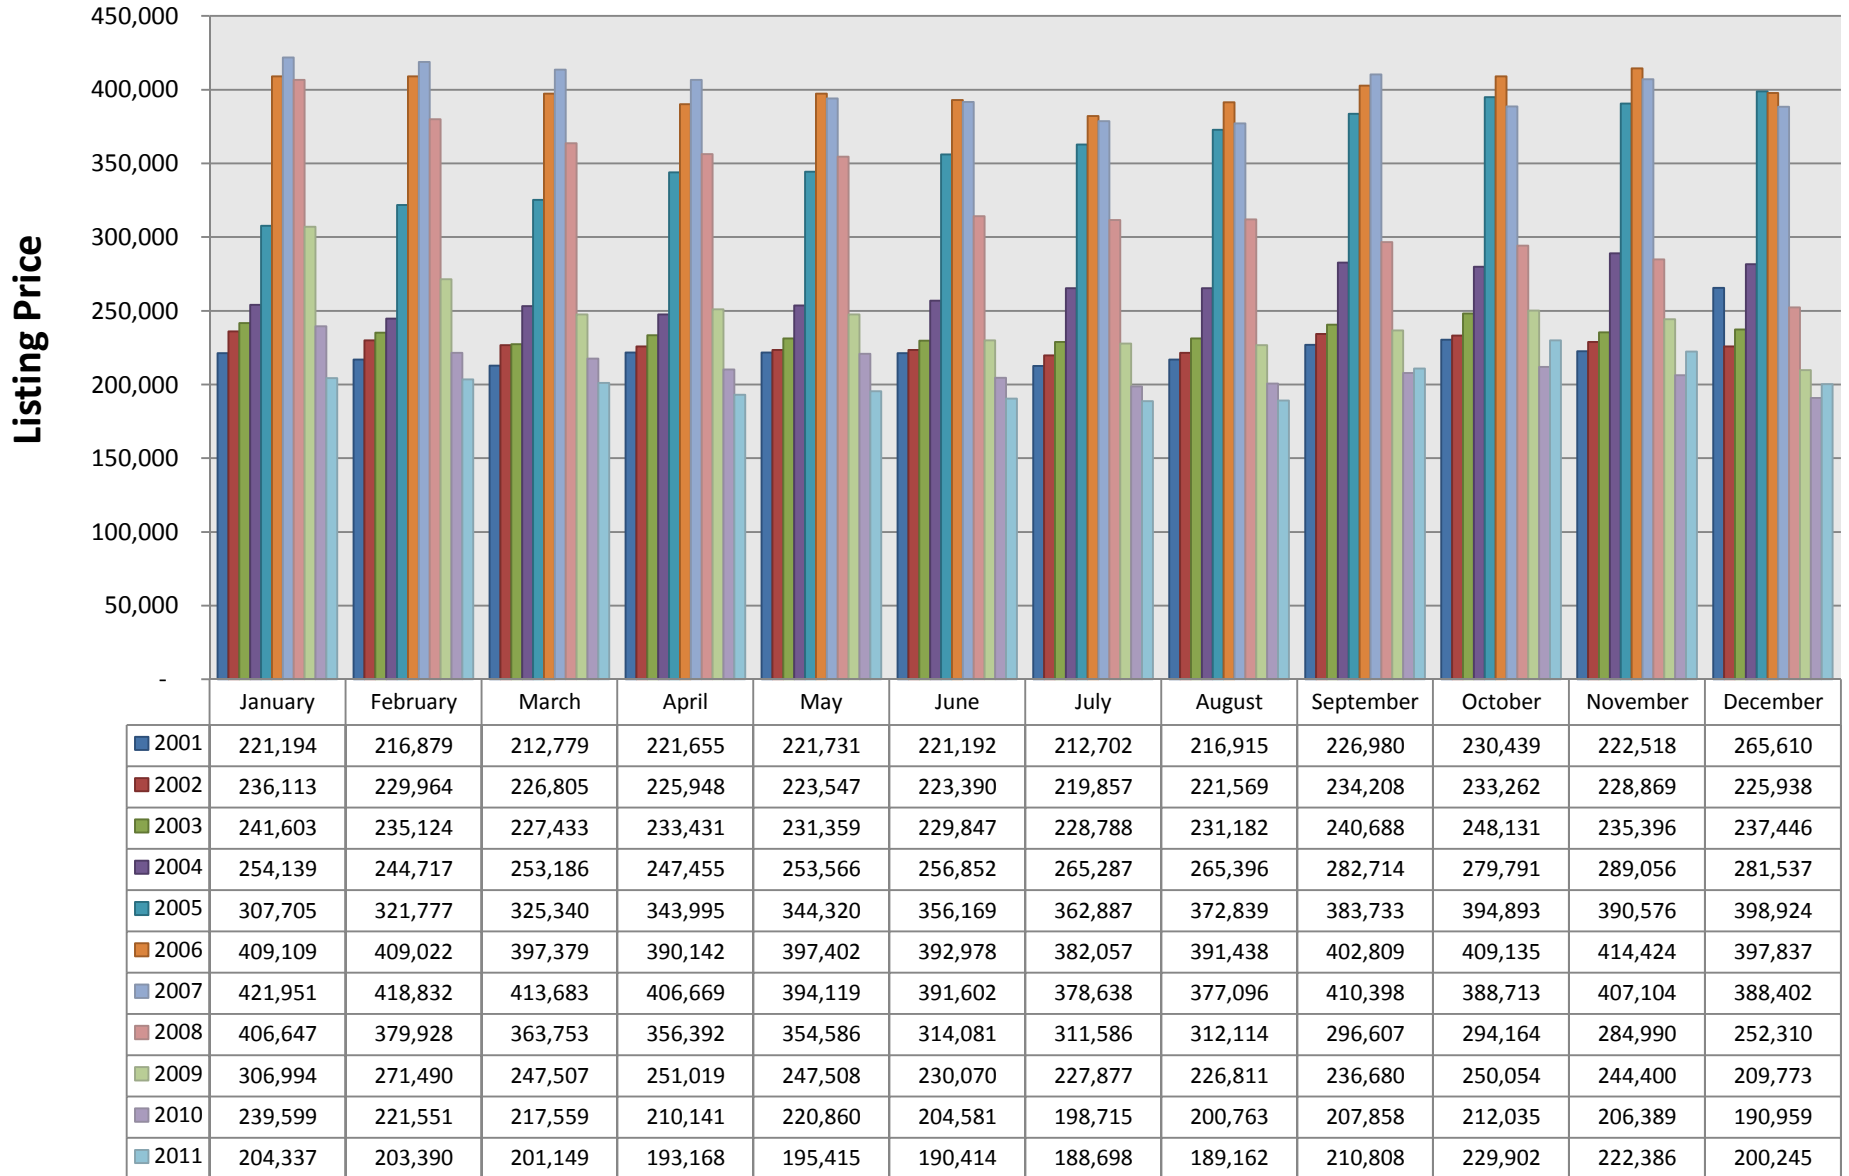

ARIZONA REGIONAL MULTIPLE LISTING SERVICE, INC.
Average New Listing Price Per Month

This representation is based in whole or in part on the data supplied by ARMLS. ARMLS does not guarantee nor is in any way responsible for its accuracy. Data maintained by ARMLS may not reflect all real estate activity in the market.